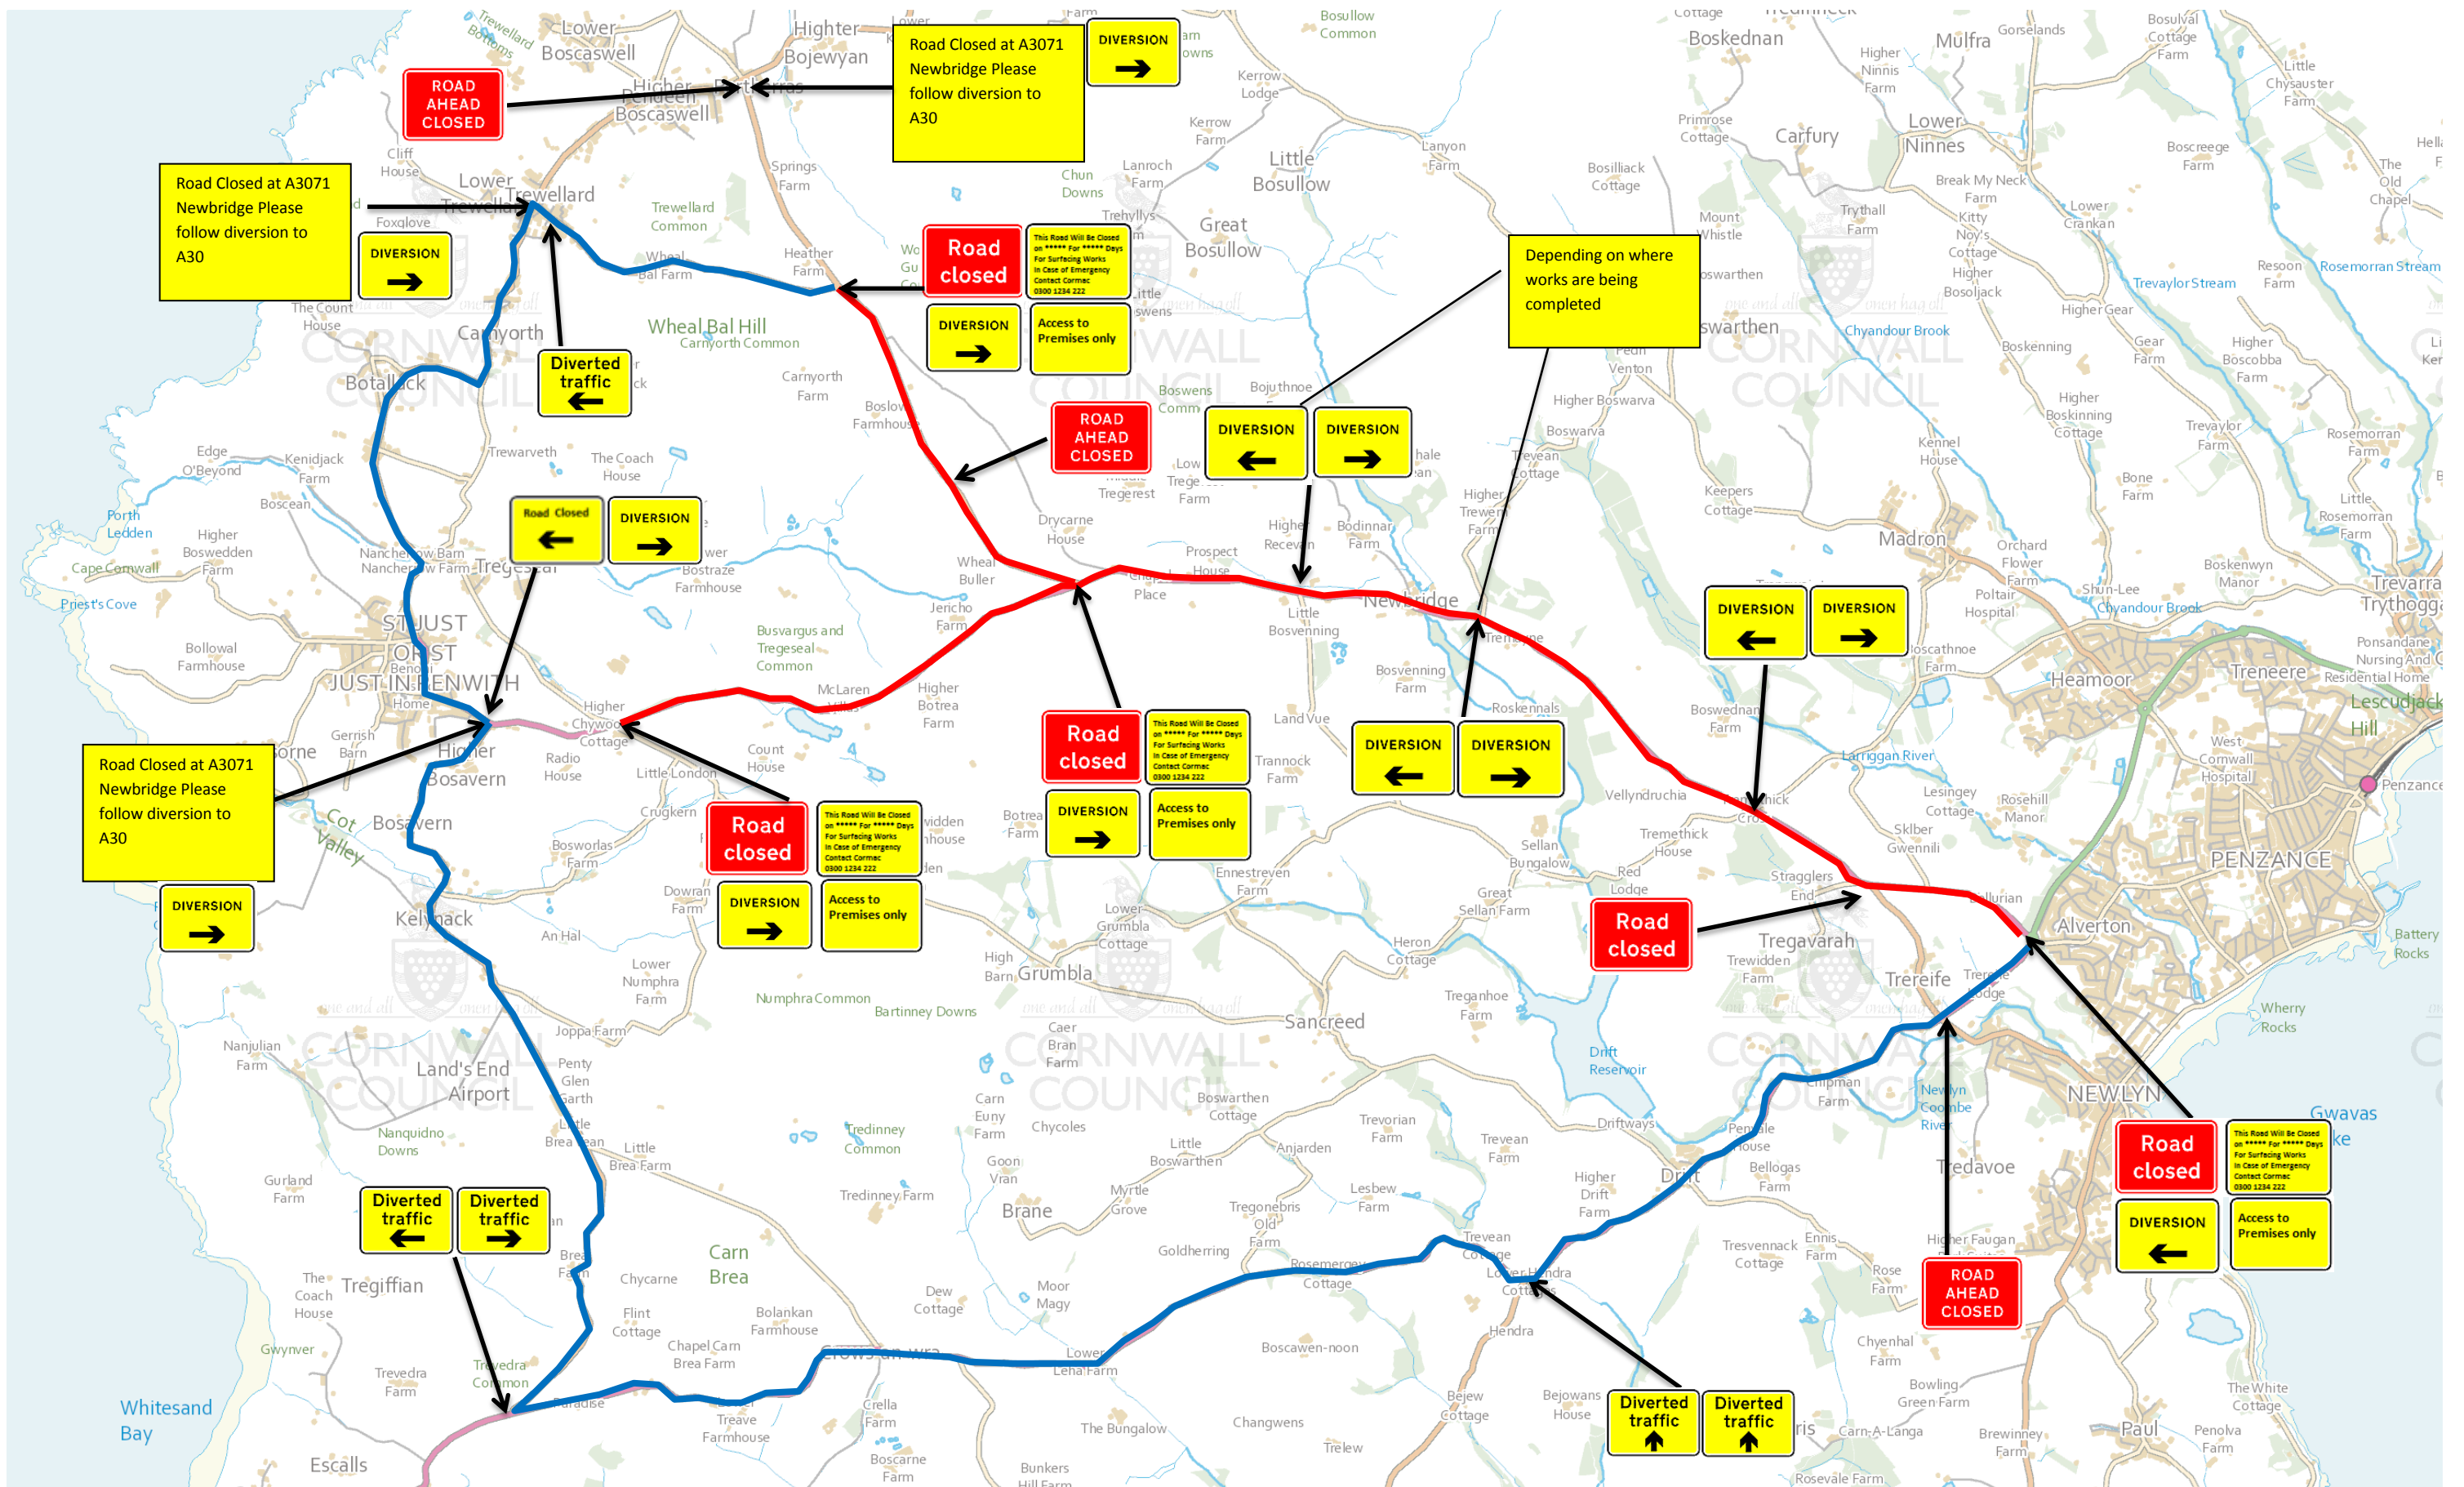

### Diversion Route – A3071 Newbridge – Remedial Plus jct

— Road Closure  
— Diversion Route

→  
→

Road Closed at A3071 Newbridge Please follow diversion to A30

ROAD AHEAD CLOSED

Road Closed at A3071 Newbridge Please follow diversion to A30

Road closed

This Road Will Be Closed on \*\*\*\* Days For Surfacing Works In Case of Emergency Contact Carmac 0300 1234 222

Access to Premises only

Depending on where works are being completed

Road closed

Access to Premises only

Road Closed at A3071 Newbridge Please follow diversion to A30

Road closed

This Road Will Be Closed on \*\*\*\* Days For Surfacing Works In Case of Emergency Contact Carmac 0300 1234 222

Access to Premises only

ROAD AHEAD CLOSED

Choose an item.

Choose an item.

Choose an item.

Choose an item.

Choose an item.

Choose an item.